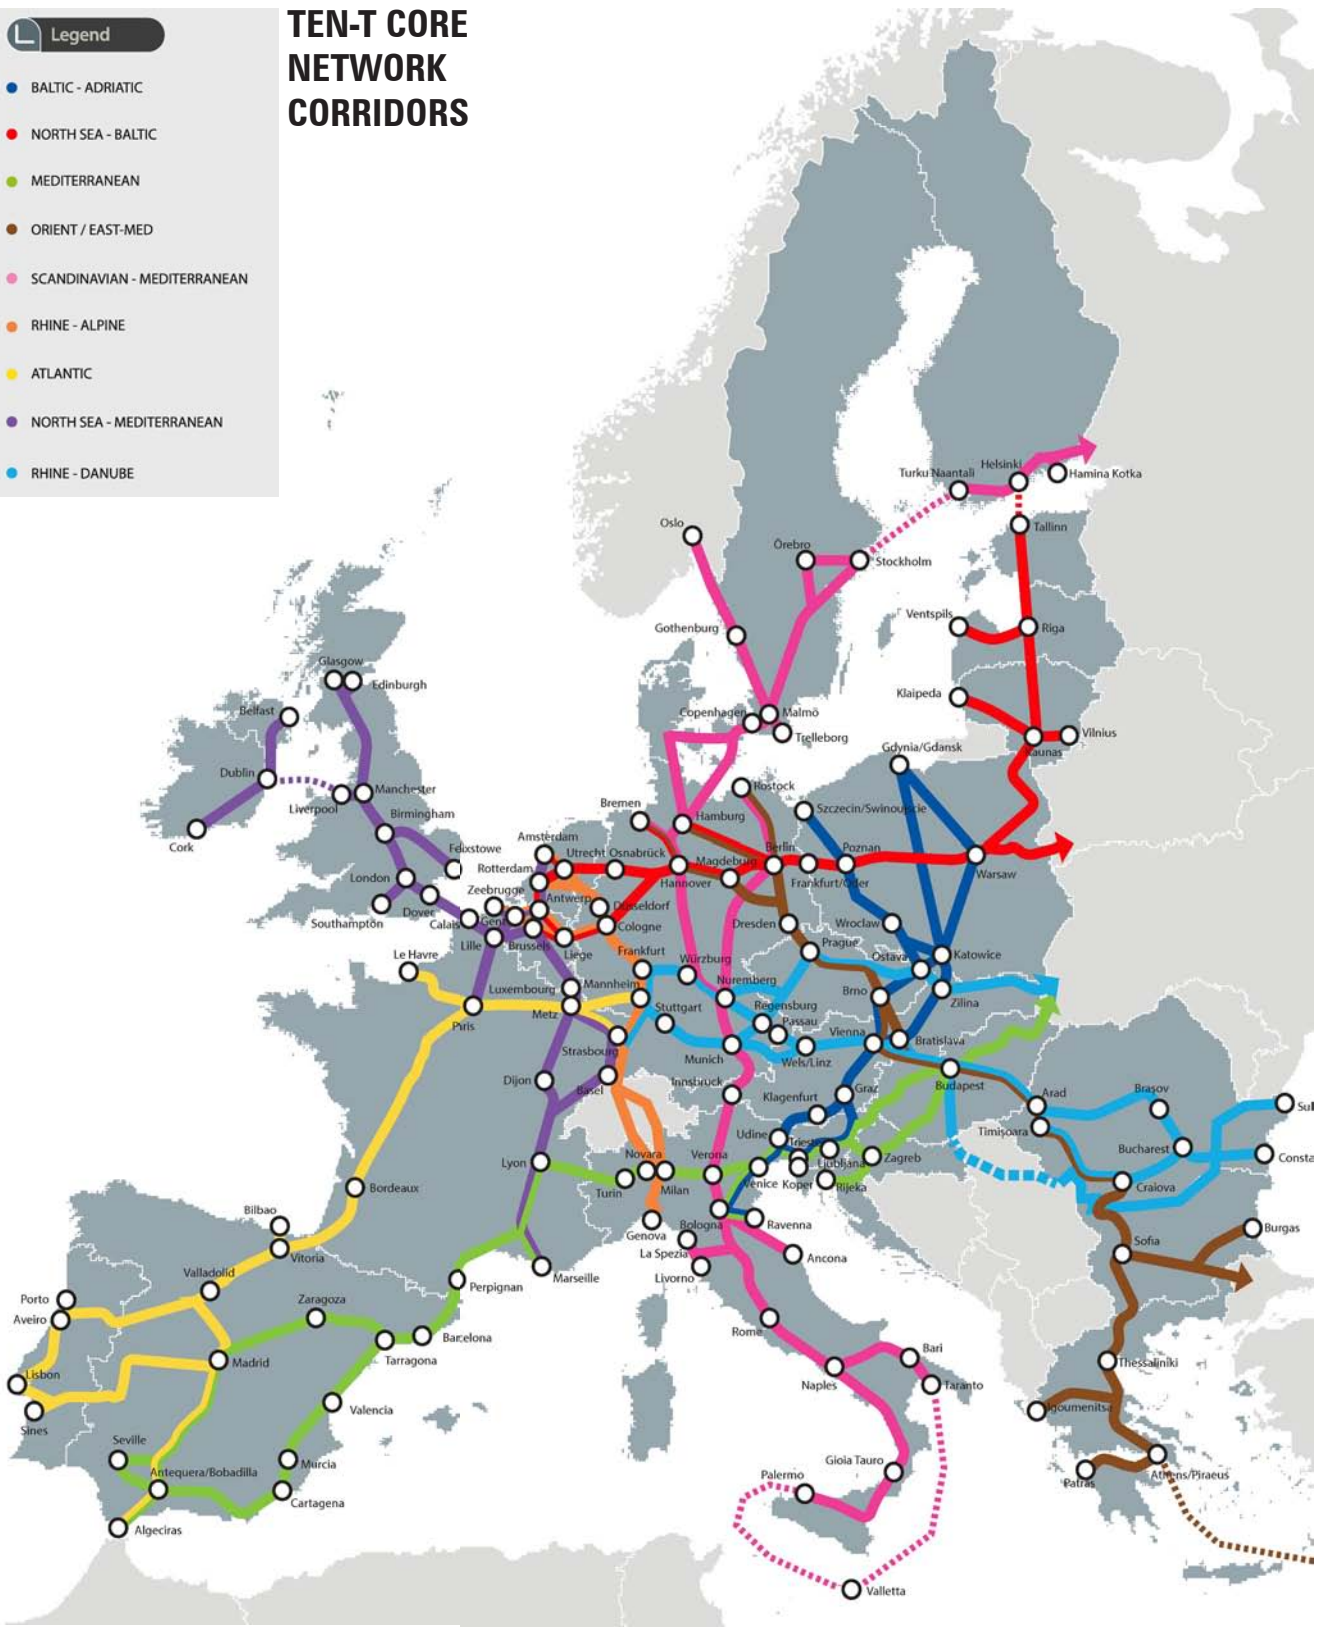

Legend

- BALTIC - ADRIATIC
- NORTH SEA - BALTIC
- MEDITERRANEAN
- ORIENT / EAST-MED
- SCANDINAVIAN - MEDITERRANEAN
- RHINE - ALPINE
- ATLANTIC
- NORTH SEA - MEDITERRANEAN
- RHINE - DANUBE

TEN-T CORE NETWORK CORRIDORS